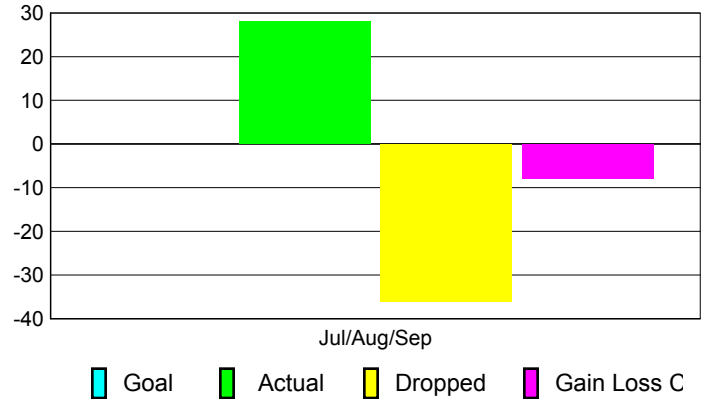

Membership Results 2010-2011

Goal, New, Dropped, Gain/Loss