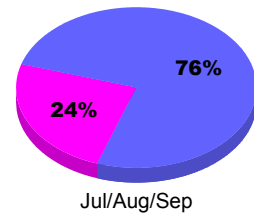

Membership Results
2010-2011

Membership
2009-2010

Month	Net Memb Goal	Actual New Memb	Actual Dropped Memb	Gain/Loss of Memb	Gain/Loss of Memb
Jul/Aug/Sep	0	28	-36	-8	-13
Totals	0	28	-36	-8	-13

Membership Results 2010-2011

Goal, New, Dropped, Gain/Loss

Comparison of Membership Gain/Loss

Current Year Compared to the Previous Year

Gender Comparison 2010-2011

■ Male ■ Female